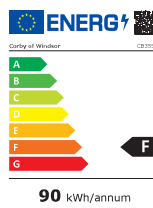

Options

Black UK or EU plug

475mm
18.70in

455mm
17.9in

385mm
15.16in