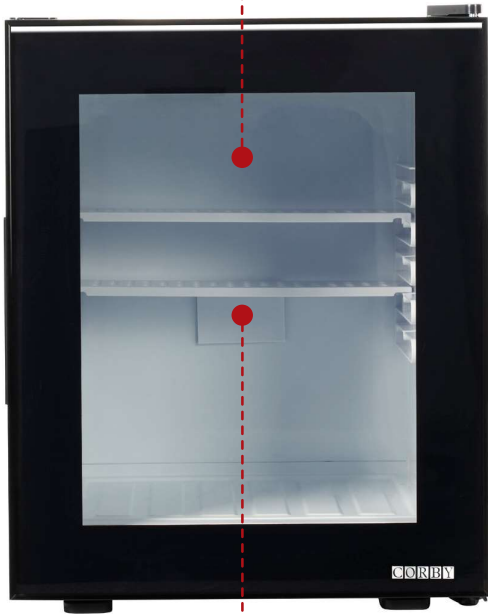

ETON 35L GLASS DOOR MINIBAR

SILENT OPERATION

Will not disturb sleeping guests

LOW-E GLASS
Reflects heat back into the room

PELLIER COOLING TECHNOLOGY WITH CONDENSER

Efficient cooling

INTERIOR LED LIGHT

R600A REFRIGERANT
Environmentally friendly coolant

LEFT OR RIGHT OPENING

Flexible use

ADJUSTABLE SHELVING SYSTEM
Can be configured to different sized items

- Can accommodate a 1L bottle of water/wine
- Adjustable cooling dial

Specification

35L
63W
220-240V ~ 50-60Hz
R600a refrigerant (Non-ammonia coolant)
50mm ventilation gap required
Insulation: Cyclopentance

Options

Black UK or EU plug

475mm
18.70in

455mm
17.9in

385mm
15.16in