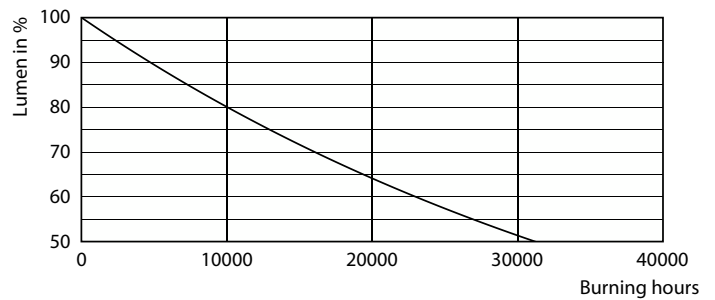

Lumen Maintenance Diagram - CorePro LEDcapsuleLV 1.8-20W G4 827