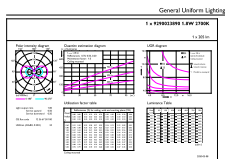

General uniform lighting - CorePro LEDcapsuleLV 1.8-20W G4 827