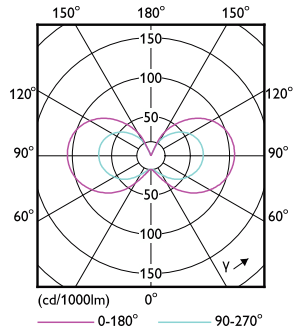

CorePro LEDcapsule G4/GY6,35 Stiftsockellampen

Photometrische Daten

Light Distribution Diagram - CorePro LEDcapsuleLV 1.8-20W G4 827

General uniform lighting - CorePro LEDcapsuleLV 1.8-20W G4 827