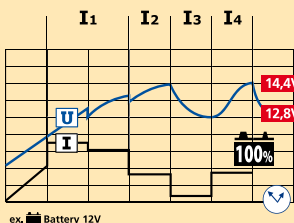

AUTOMATIC I-I-I CHARGE