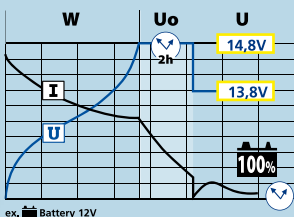

TCB Consumer/Tourisme p.5

AUTOMATIC WUoU CHARGE

Recommendation

LIQUID	LIQUID (Calcium)	LIQUID (Silver/AGM)	GEL Sealed	OPTIMA maXXima
★★★★	★★★★	★★★★	★★★★	★★★★

WATTMATIC Professional p.8

BATIUM Professional p.10/11/12