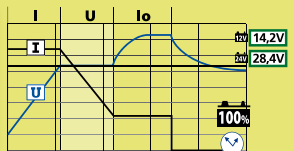

AUTOMATIC IUIo CHARGE

Recommendation

Traction batteries ★★★★★