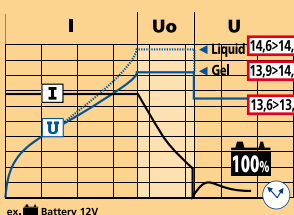

AUTOMATIC IUoU CHARGE

Recommendation

LIQUID	LIQUID (Calcium)	LIQUID (Silver/AGM)	GEL Sealed	OPTIMA maXXima
★★★★	★★★★	★★★★	★★★★	★★★★

INVERTER 20HF/40HF Professional p.13