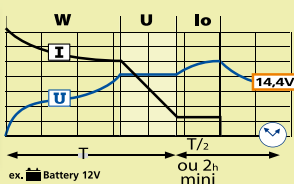

Batteries de traction • Traction batteries • Traktionsbatterien • Baterías de tracción • Tractieaccu's • Baterias de Tracção • Μπαταρίες έλξεως • Тяговые батареи • 牵引用铅酸蓄电池

AUTOMATIC WUIo CHARGE

Recommendation

Traction batteries ★★★★★